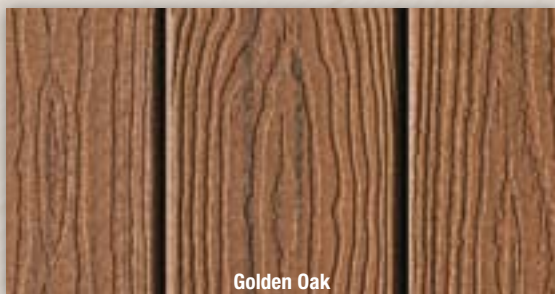

Vibrance Collection® Colors