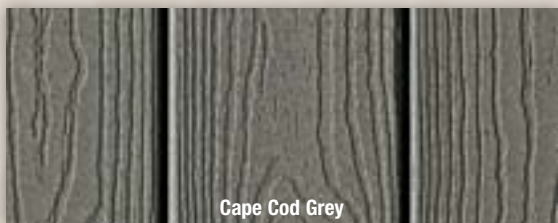

Classic Collection Colors