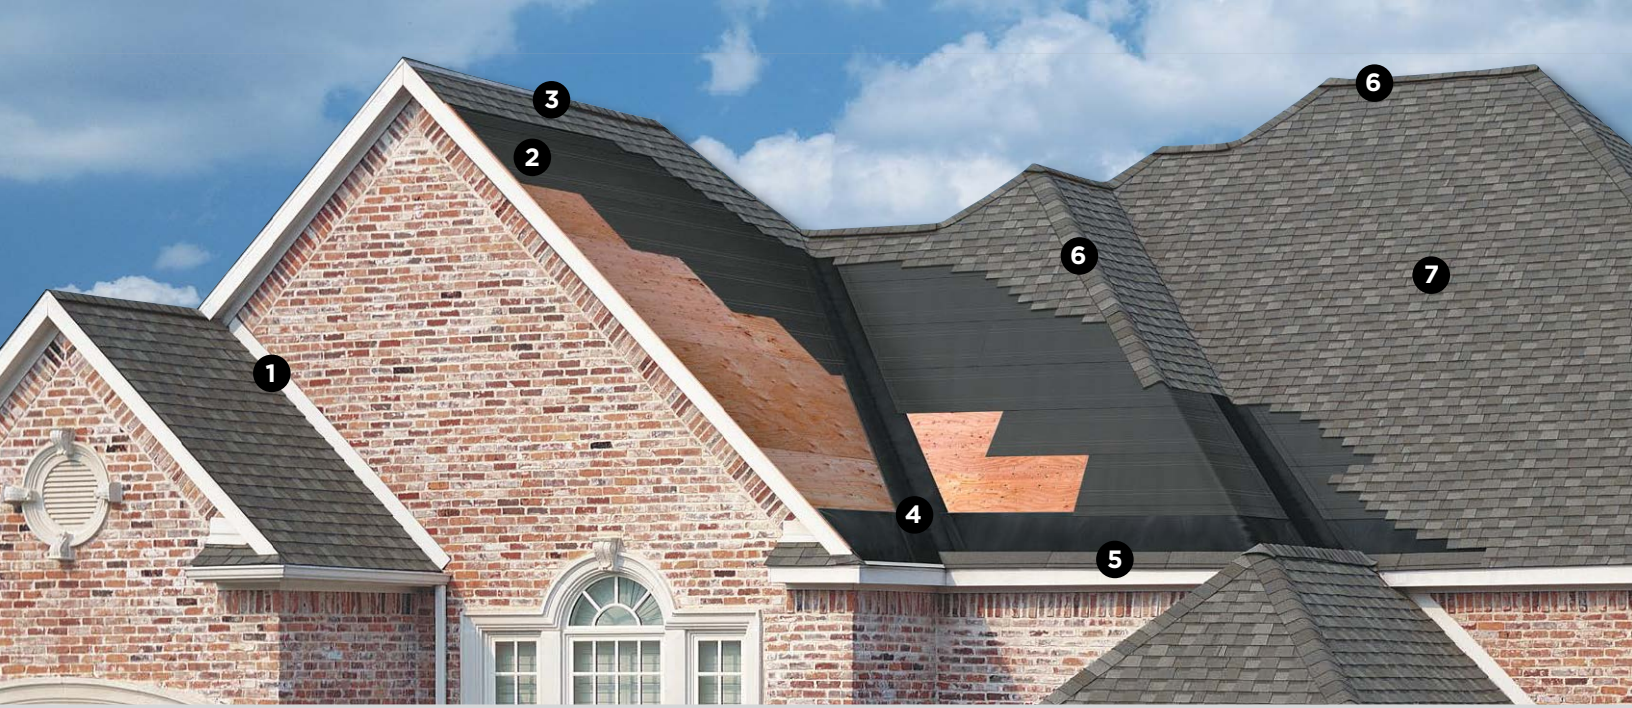

1 Cements and Sealants   **2** Underlayments   **3** Ventilation   **4** Ice and Rain Protective Underlayments   **5** Shingle Starter   **6** Hip & Ridge Shingles   **7** Heritage® Shingle Options

Be sure your home is protected in these critical areas.

Your roof consists of much more than just shingles. Underneath are several additional products all working to help protect your home from the elements. Choosing TAMKO® products will provide professional-grade performance to enhance roof protection and durability.

Building products for the professional.

Since 1944, building professionals and homeowners have looked to TAMKO for quality products built to perform. Our residential line also includes Heritage® Vintage® Laminated Asphalt Shingles, MetalWorks® Steel Shingles, 3-tab shingles, EverGrain® Composite Decking and Railing, Elements® DockBoard, Tam-Rail® Railing System, waterproofing materials, ventilation products and asbestos-free cements and coatings. Each of these products delivers TAMKO quality, performance and durability.

® P.O. Box 1404
Joplin, MO 64802-1404
1-800-641-4691
tamko.com

Florida

NOTE: TAMKO RECOMMENDS VIEWING AN ACTUAL ROOF INSTALLATION PRIOR TO FINAL COLOR SELECTION FOR THE FULL IMPACT OF COLOR BLENDING AND PATTERNS. Certain colors and products may not be available in your area. Information included in this brochure was current at the time of printing. To obtain a copy of the most current version of this brochure, visit us online at tamko.com or call us at 1-800-641-4691.

Front roof color is Rustic Cedar.

©2012 TAMKO Building Products, Inc.

TAMKO, Heritage, America's Natural Colors, Vintage, MetalWorks, Tam-Rail, EverGrain and Elements are registered trademarks of TAMKO Building Products, Inc.