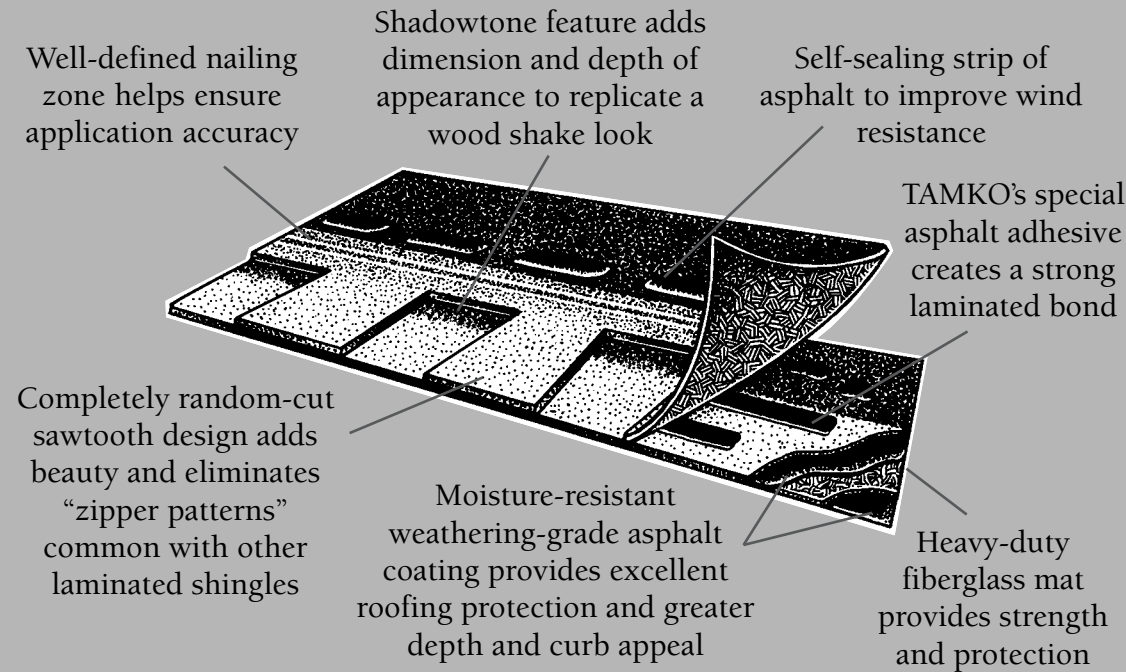

An Inside Look at Heritage® Premium

Quality Construction

Shingle Dimensions (Approximate)
 Heritage® Premium 36-3/8" x 12" 5" exposure

Frederick

Shingle Dimensions (Approximate)
 Heritage® Premium 39-3/8" x 13-1/4" 5-5/8" exposure

Joplin, Dallas and Phillipsburg

Shingle Dimensions (Approximate)
 Heritage® Premium 39-3/8" x 13-1/4" 5-5/8" exposure

Tuscaloosa