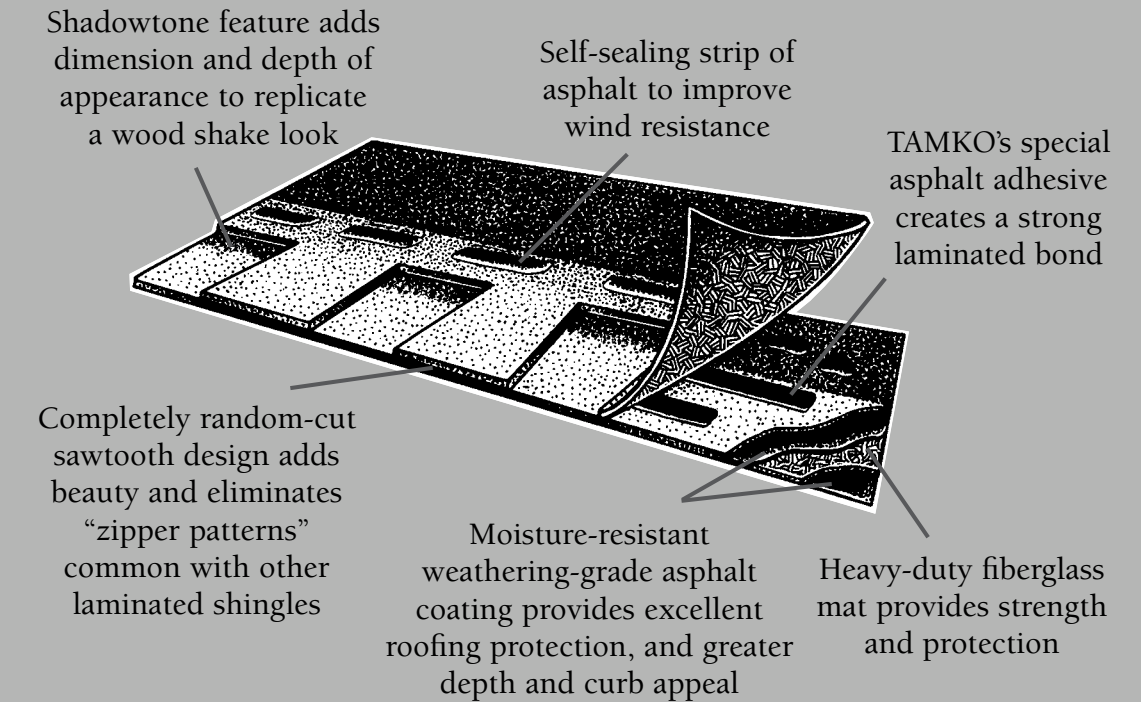

An Inside Look at Heritage® Premium

Quality Construction

Shingle Dimensions (Approximate)
 Heritage® Premium 36-3/8" x 12" 5" exposure

Frederick

Shingle Dimensions (Approximate)
 Heritage® Premium 39-3/8" x 13-1/4" 5-5/8" exposure

Joplin, Dallas and Phillipsburg

Shingle Dimensions (Approximate)
 Heritage® Premium 39-3/8" x 13-1/4" 5-5/8" exposure

Tuscaloosa