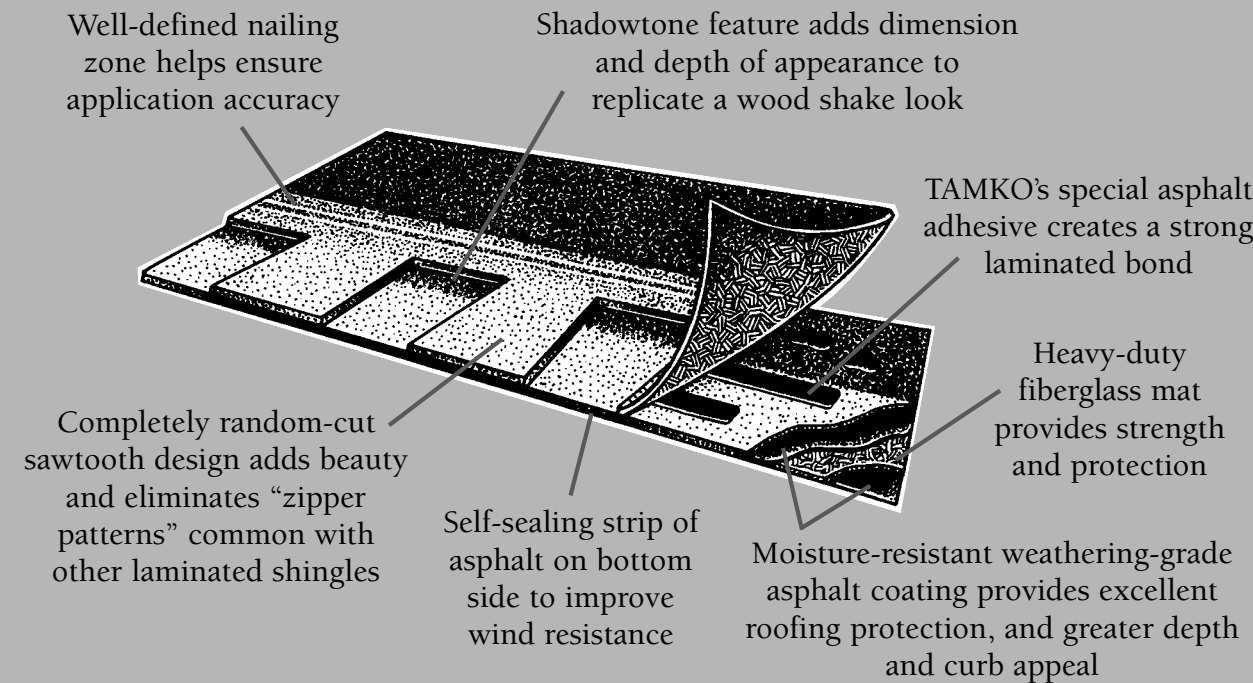

An Inside Look at Heritage® Premium

Quality Construction

Shingle Dimensions (Approximate)
 Heritage® Premium 36-3/8" x 12" 5" exposure

Frederick

Shingle Dimensions (Approximate)
 Heritage® Premium 39-3/8" x 13-1/4" 5-5/8" exposure

Joplin, Dallas and Phillipsburg

Shingle Dimensions (Approximate)
 Heritage® Premium 39-3/8" x 13-1/4" 5-5/8" exposure

Tuscaloosa