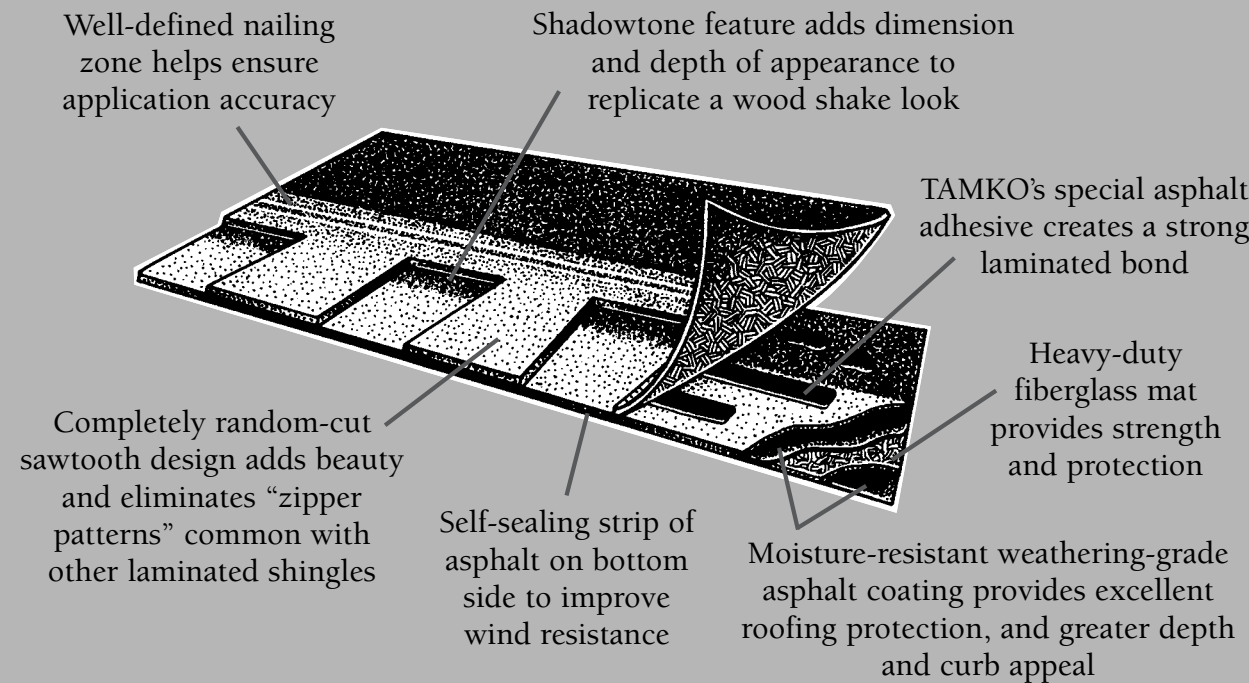

An Inside Look at Heritage® Quality Construction

Shingle Dimensions (Approximate)
Heritage® 36" x 12" 5" exposure

Frederick

Shingle Dimensions (Approximate)
Heritage® 39-3/8" x 13-1/4" 5-5/8" exposure

Joplin, Dallas and Phillipsburg

Shingle Dimensions (Approximate)
Heritage® 39-3/8" x 13-1/4" 5-5/8" exposure

Tuscaloosa

*On Heritage shingles, some colors feature the self-sealing strip of asphalt on the bottom side.