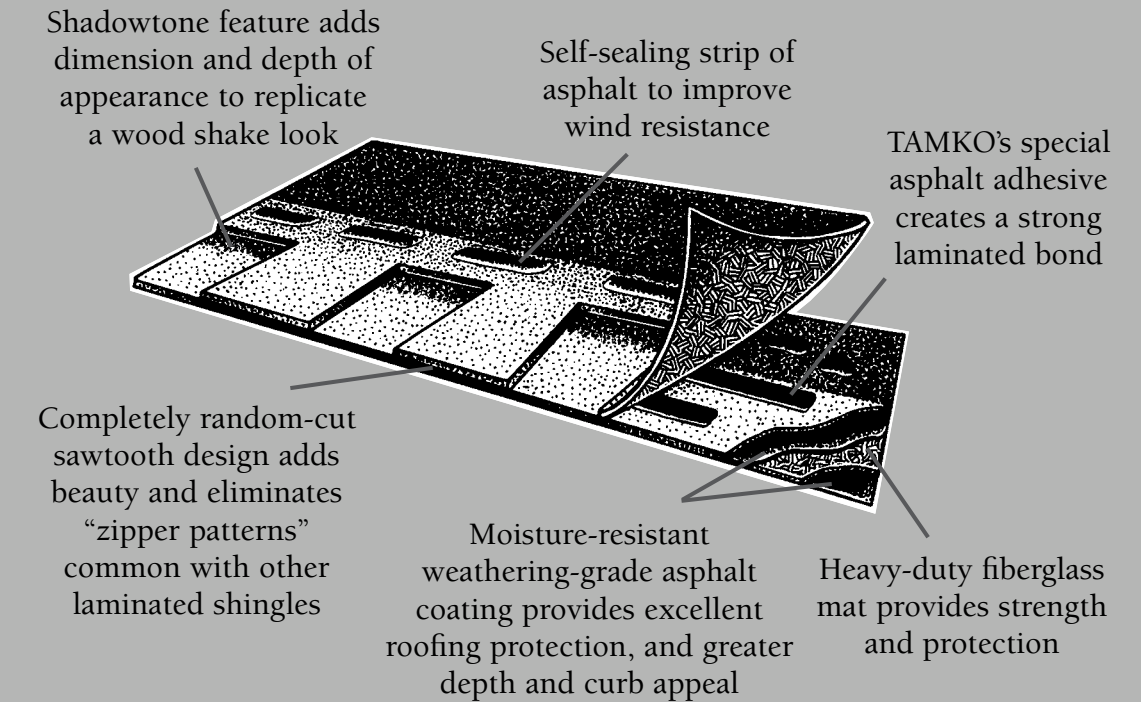

An Inside Look at Heritage® Quality Construction

Shingle Dimensions (Approximate)
Heritage® 36" x 12" 5" exposure

Frederick

Shingle Dimensions (Approximate)
Heritage® 39-3/8" x 13-1/4" 5-5/8" exposure

Joplin, Dallas and Phillipsburg

Shingle Dimensions (Approximate)
Heritage® 39-3/8" x 13-1/4" 5-5/8" exposure

Tuscaloosa

*On Heritage shingles, some colors feature the self-sealing strip of asphalt on the bottom side.