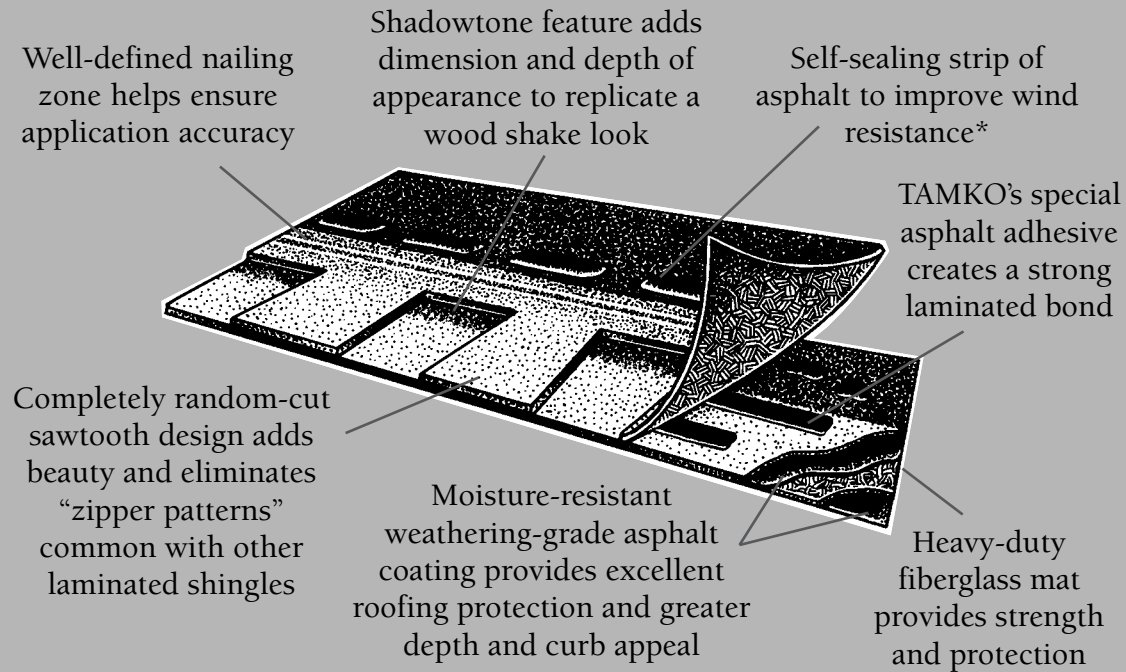

An Inside Look at Heritage® Quality Construction

Shingle Dimensions (Approximate)
Heritage® 36" x 12" 5" exposure

Frederick

Shingle Dimensions (Approximate)
Heritage® 39-3/8" x 13-1/4" 5-5/8" exposure

Joplin, Dallas and Phillipsburg

Shingle Dimensions (Approximate)
Heritage® 39-3/8" x 13-1/4" 5-5/8" exposure

Tuscaloosa

*On Heritage shingles, some colors feature the self-sealing strip of asphalt on the bottom side.