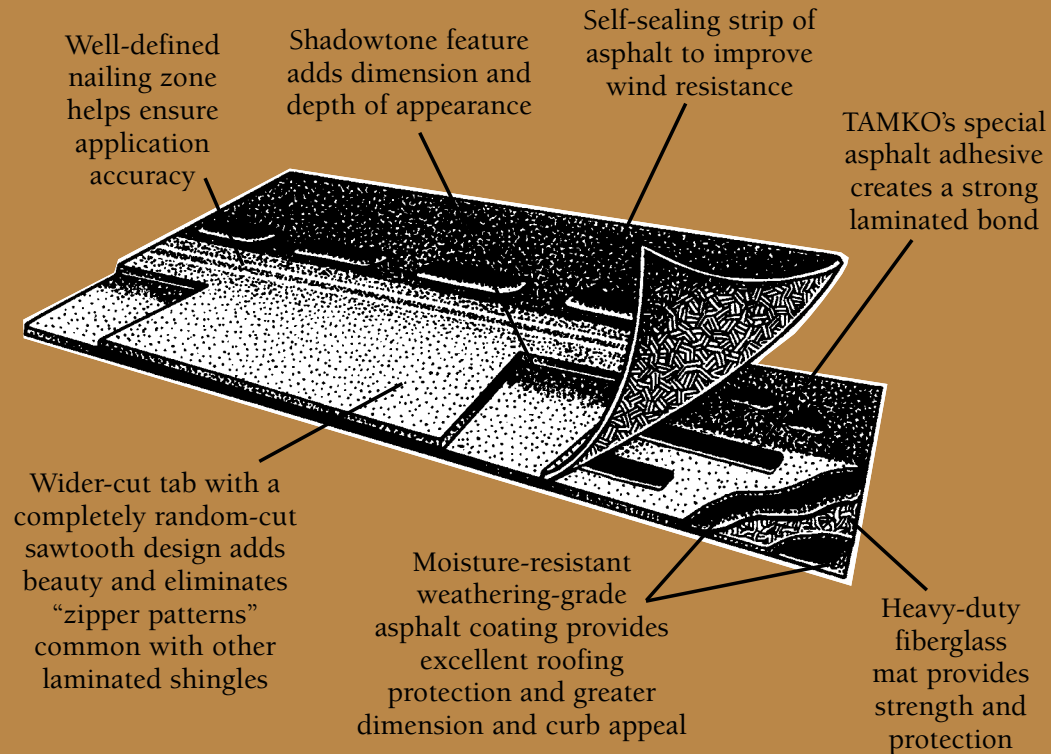

# An Inside Look at Heritage® Woodgate™

## Quality Construction

Shingle Dimensions (Approximate)  
36-3/8" x 12" 5" exposure

Frederick

Shingle Dimensions (Approximate)  
39-3/8" x 13-1/4" 5-5/8" exposure

Dallas