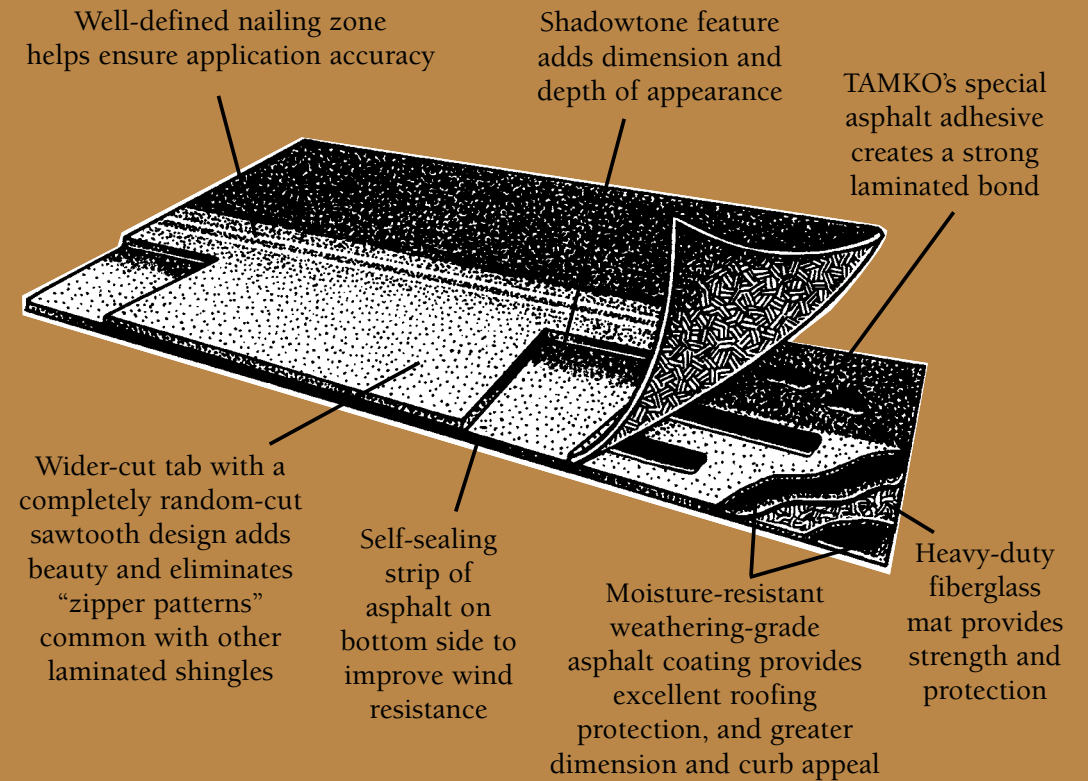

# An Inside Look at Heritage® Woodgate™

## Quality Construction

Shingle Dimensions (Approximate)  
36-3/8" x 12" 5" exposure

Frederick

Shingle Dimensions (Approximate)  
39-3/8" x 13-1/4" 5-5/8" exposure

Dallas