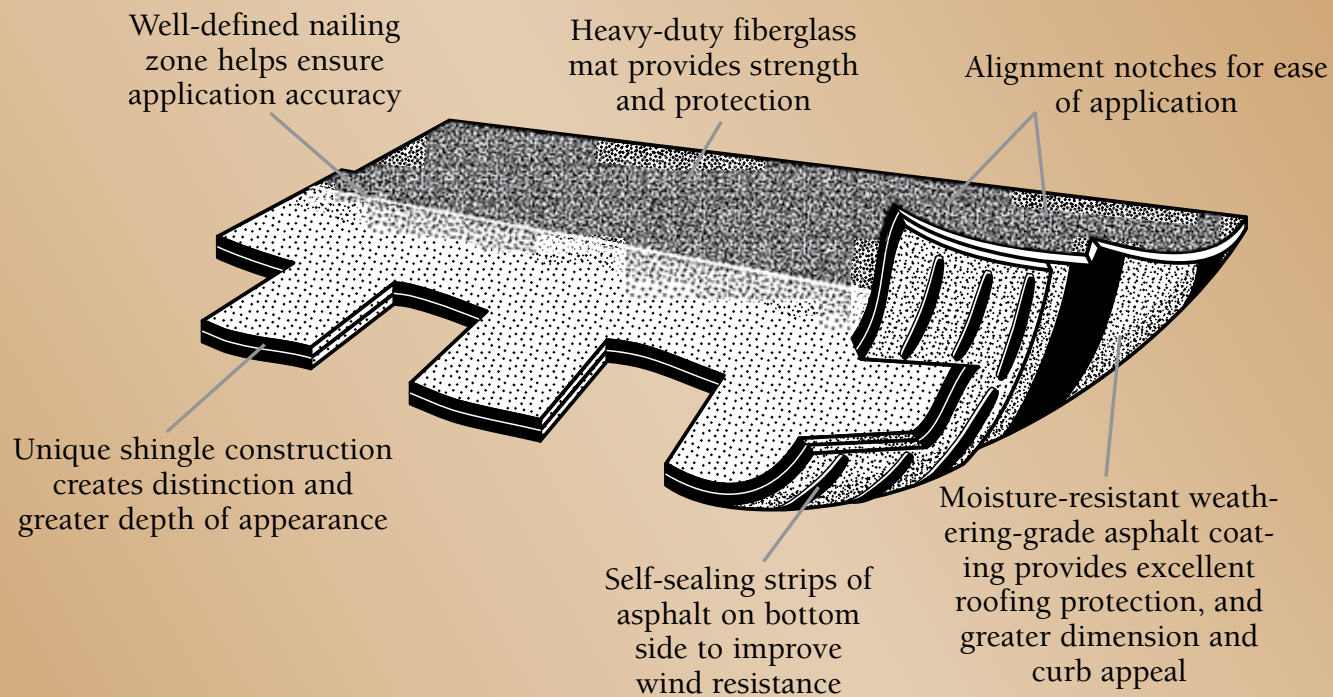

An Inside Look at Heritage® Vintage® Quality Construction

Shingle Dimensions (Approximate)
40" x 17-1/2" 5" exposure

Phillipsburg