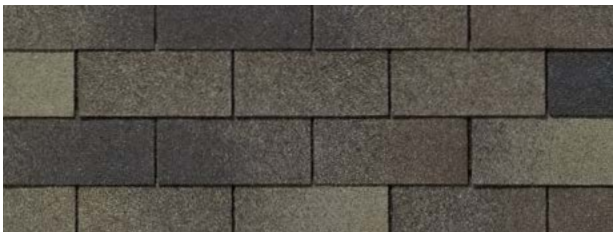

ELITE GLASS-SEAL®

3-TAB FIBERGLASS ASPHALT SHINGLES

BRING
BEAUTY
HOME

ANTIQUÉ SLATE

GLACIER WHITE

TILE RED BLEND

EMPIRE GREEN BLEND

RUSTIC CEDAR

DESERT SAND

RUSTIC HICKORY

WEATHERED WOOD

WHITE

OXFORD GREY

TWEED BLEND

SHADOW GREY

GREY BLEND