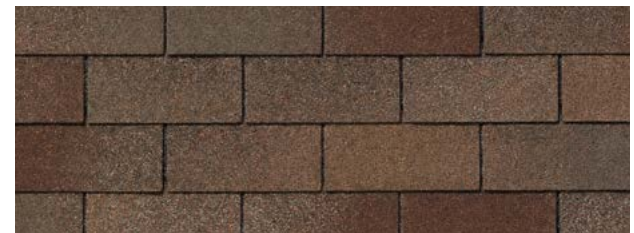

RUSTIC SLATE