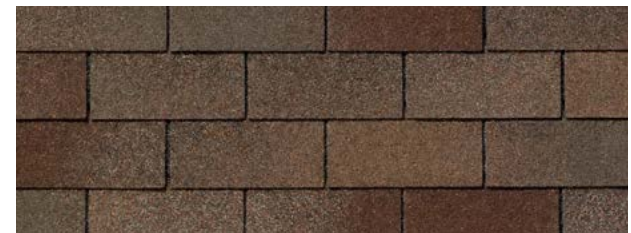

Rustic Slate