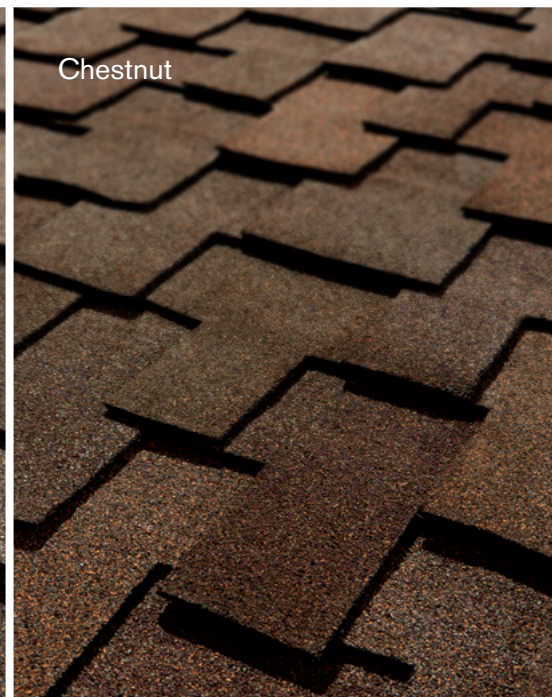

TAMKO's **blended shadowtone** creates dimension, striking contrast and remarkable depth while adding curb appeal to help ensure a look you'll want to call your own.

HERITAGE® VINTAGE®

Weathered Wood

PRIOR TO MAKING YOUR FINAL COLOR SELECTION, TAMKO RECOMMENDS VIEWING AN ACTUAL ROOF INSTALLATION OF THE SAME SHINGLE COLOR AND MANUFACTURING PLANT YOU ARE CONSIDERING FOR THE FULL IMPACT OF COLOR BLENDING AND PATTERNS. AS COLORS VARY BY REGION, YOU MAY WANT TO VISIT WWW.TAMKO.COM AND VIEW COLORS AVAILABLE BY ZIP CODE. HOUSE PHOTOGRAPHY IN THIS BROCHURE MAY HAVE BEEN DIGITALLY MODIFIED OR CREATED USING PHOTOGRAPHS OF ACTUAL SHINGLES. PRINTED REPRODUCTION OF THE SHINGLE COLORS IS AS ACCURATE AS OUR PRINTING WILL PERMIT. PRIOR TO INSTALLING THE SHINGLES, OPEN A BUNDLE AND VIEW A FEW OF THE SHINGLES TO BE CERTAIN IT IS THE COLOR YOU SELECTED. TAMKO WILL NOT BE RESPONSIBLE FOR COLOR CLAIMS ONCE THE SHINGLES ARE INSTALLED ON A ROOF.

Fossil Grey

Chestnut

Leave a bold impression with the striking depth of Heritage Vintage. Add fresh, vivid color to your roof with dramatic greys, warm browns and daring reds. Heritage Vintage shingles replicate the natural aesthetics of wood shakes to perfectly complement your home and your style.

Fossil Grey

Weathered Wood

Chestnut

Invest in curb appeal. Roofing is the highest return on investment for exterior remodeling projects, according to the NARI and National Association of REALTORS.

REALTOR® Mag, Dec. 2015,
<http://www.tamko.com/realtormag-value>