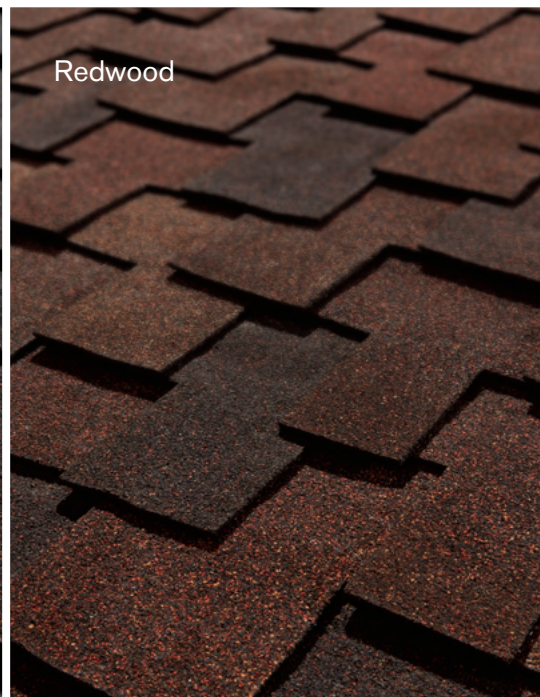

Shingles are just the beginning. TAMKO offers a variety of additional accessories for your roof.

Additional accessories include Underlayments, Shingle Starter, Cements & Sealants, Heritage Shingle Options, Ventilation and Hip & Ridge Shingles.

See back for details.